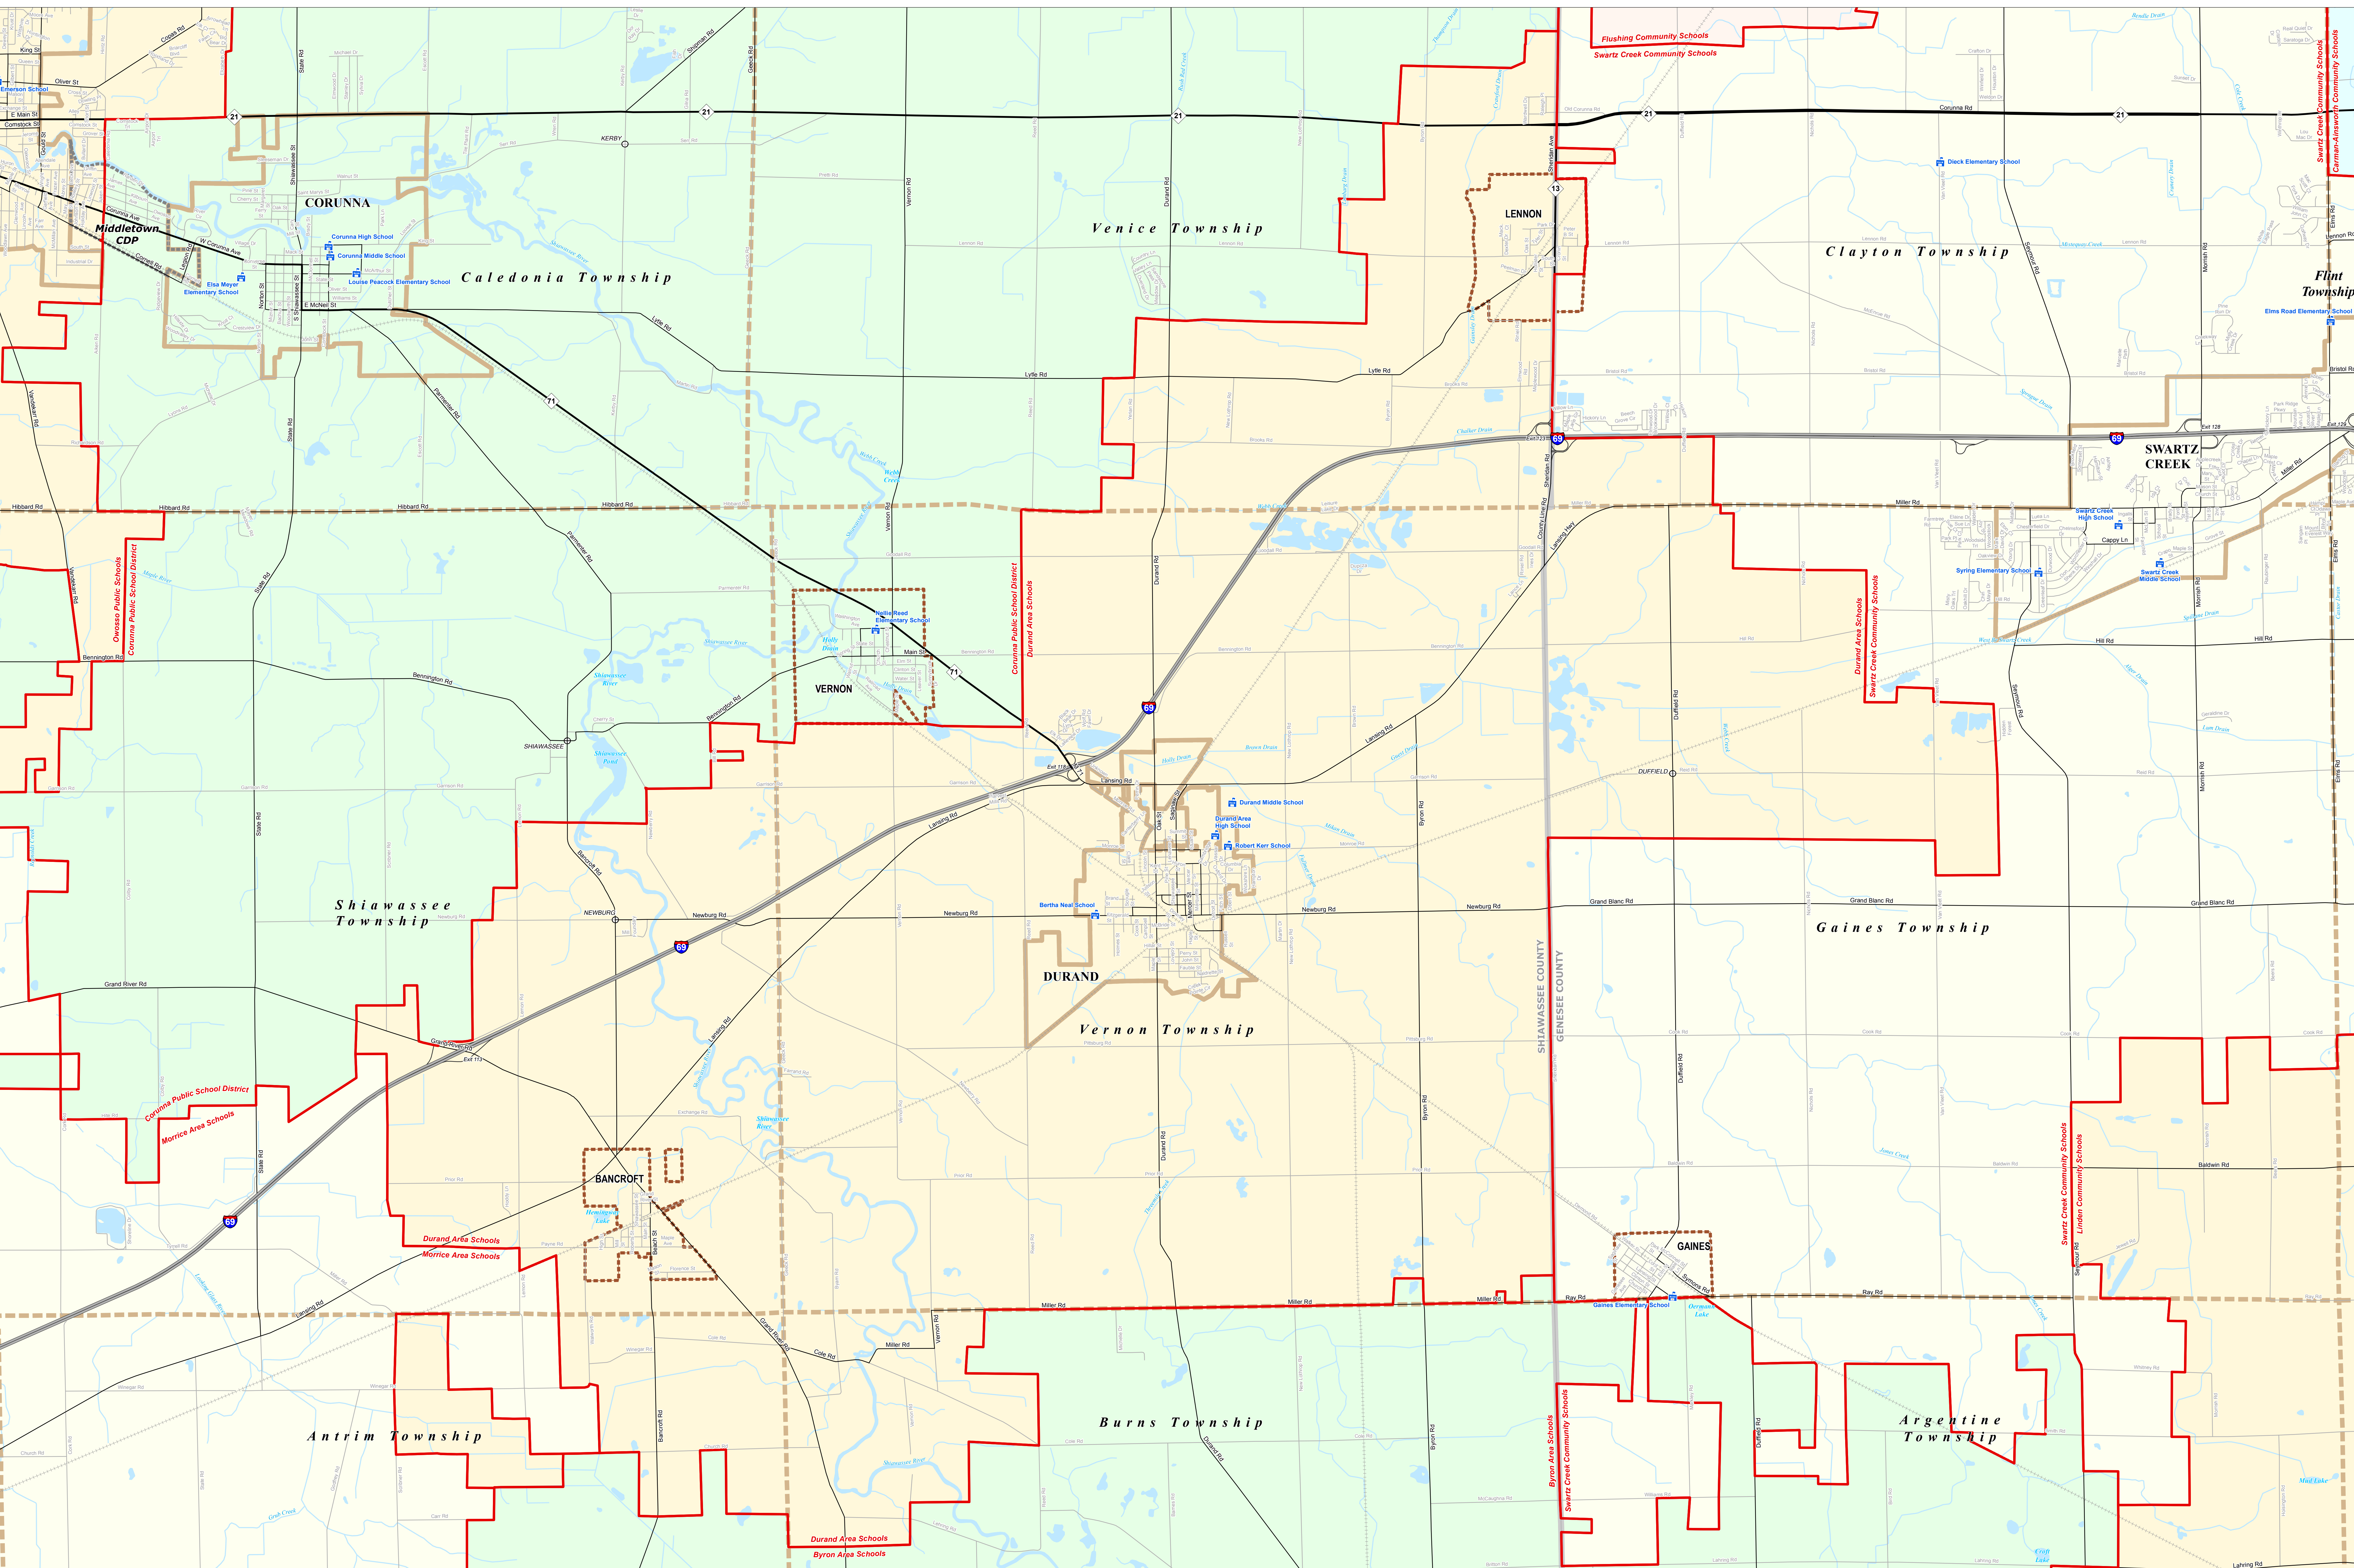

DURAND AREA SCHOOLS

Shiawassee Regional ES

0 0.25 0.5 Miles

All information presented in this publication is the public domain and may be reproduced, reprinted, and redistributed as desired.

Legend	
School District	School
County	Unincorporated Place
City	Water Feature
Township	River, Stream, or Drain
Village	Freeway
Census Designated Place	Primary Road
	Local Road
	Railroad